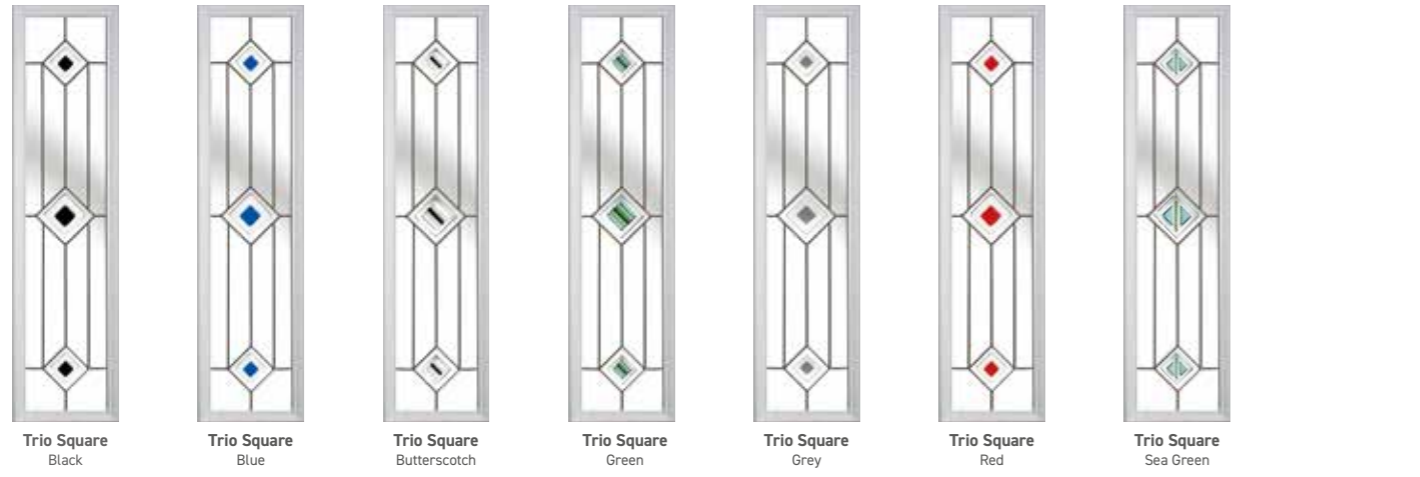

Solidor[®]
EXCLUSIVE

Artistic Glass

Inspired by classical artistic styles, such as art deco, minimalism, and the impressionist movement, The Modernist Range of glass is unique to Solidor.

Fairmont

Paramount

Wiltern

Gaumont

Tate

Fairmont

Paramount

Wiltern

Tate

Traditional Range Backing glass required

Open Blind
Clear glass only

Closed Blind

Available in white only

CTB 12.3
Clear bevels available

CTB 18.1

Star Clear

Star Black

Bullseye