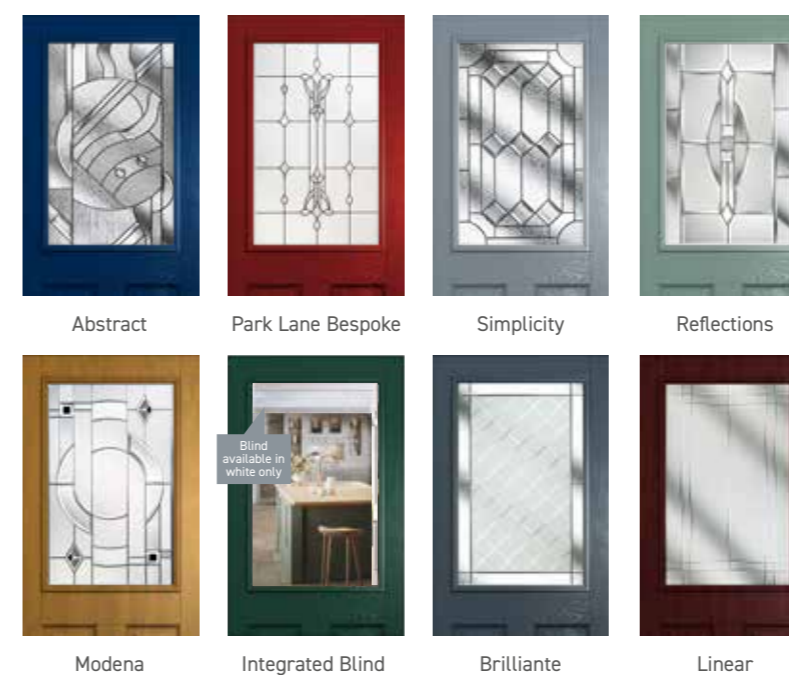

A Colourful Entrance

Bringing you the latest trends right to your door

Premium Range

* Available as a door and / or a frame option ▲ Available as frame option for white internal only

Standard Range

* Available as a door and / or a frame option

Conway

Beeston

The Conway is a highly versatile composite door solution.

This door can be designed as a completely solid door, or with just the top fanlight glazed or even with a fully glazed design to take account of the vast array of glass options. The square or quad glass options can be manufactured in grey, black and red colours for added elegance. Our advice is to also choose a bold door knocker for this design!

The Beeston makes a fantastic composite stable door.

Given the size of the glazed area, it's possible to create something particularly individual when combined with one of the major colours, or you can even specify an integral blind. Like all the doors in the Solidor range, there's the option of chrome, brushed, gold, black chrome, black and white door furniture. So go on, be bold in your design!