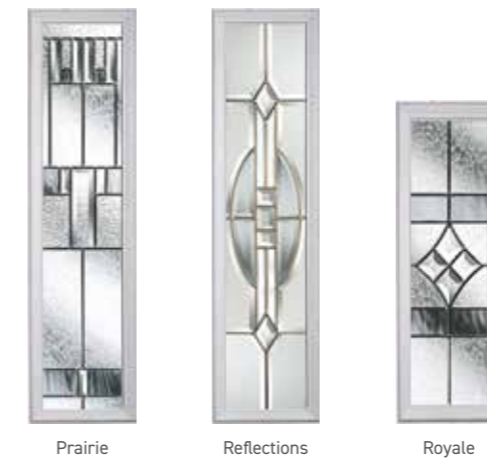

Decorative Glass Backing glass not optional.