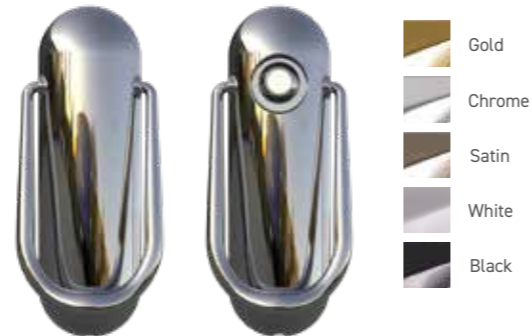

Trojan Urn

Stainless steel specifically for coastal properties

-  Gold
-  Chrome
-  Brushed

Trojan Handles

Stainless steel specifically for coastal properties

-  Gold
-  Chrome
-  Brushed

Traditional Letterplate

Letterplate for illustrative purposes only
Opens inwards

-  Pewter
-  Black

Finger pulls

Available with the heritage lock

- | | |
|--|---|
|  Chrome |  Black Chrome |
|  Gold |  White |
|  Satin |  Black |
|  Pewter |  Antique Black |
|  Black | |

The Sweet Range

Sweet Handles

Sweet Knockers

Sweet Letter Plates

Sweet Numerals

Finishing Options

OUTER FRAME OPTIONS

Which frame would you like? Choose from Kömmerling Chamfered C70 or Sculptured O70 outer frame.