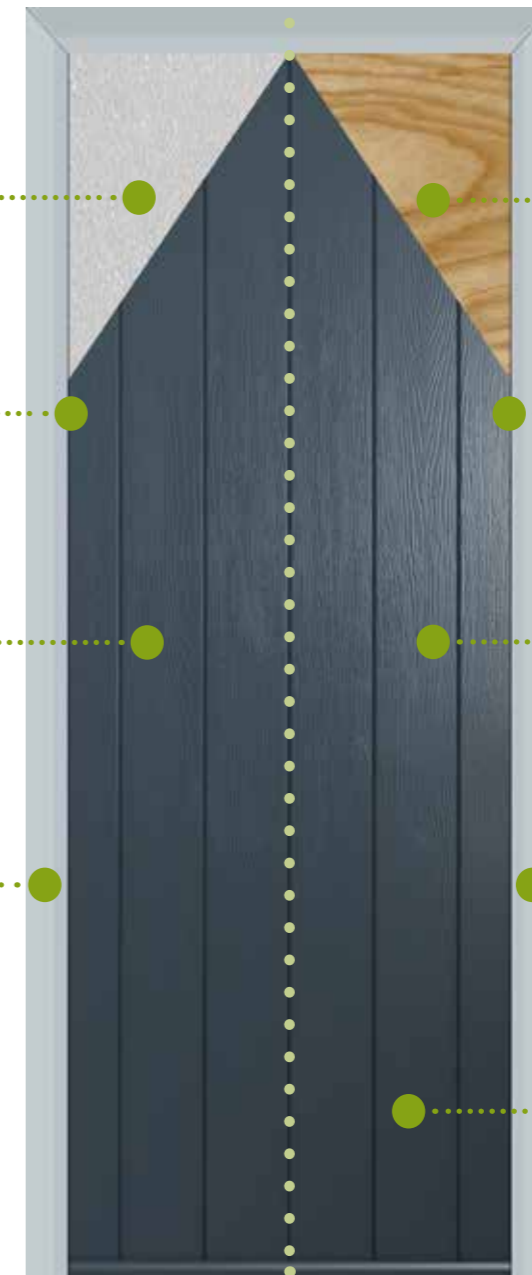

Solidor's unique solid timber construction

44mm Solid Timber Core (48mm including skin) that is thermally efficient and extremely secure.

Hidden Edge Banding
so the front of your door remains a solid, glorious slab of colour.

'Through' Colour ABS Skins
made from the same durable plastic as Lego®. Also, because the entire skin is made of a solid colour, any scratches are practically hidden.

Lead Free, 5 Chamber Profile
which uses 100% recycled reinforcing. Generally, the more chambers that a profile uses, the stronger and more thermally efficient they are.

Wood Grain Effect Skin
that gives all of the aesthetics of timber, but without the time consuming maintenance.