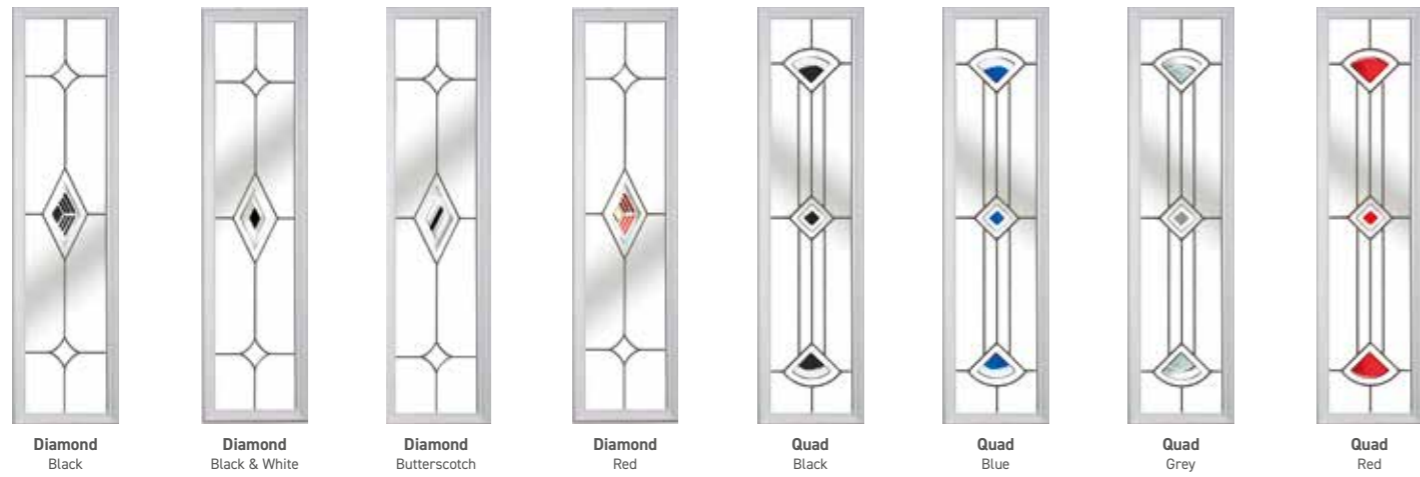

Solidor[®]
EXCLUSIVE

Artistic Glass

Inspired by classical artistic styles, such as art deco, minimalism, and the impressionist movement, The Modernist Range of glass is unique to Solidor.

Fairmont

Paramount

Wiltern

Gaumont

Tate

Fairmont

Paramount

Wiltern

Tate

Traditional Range Backing glass required

Open Blind
Clear glass only

Closed Blind

Available in white only

CTB 12.3
Clear bevels available

CTB 18.1

Star Clear

Star Black

Bullseye