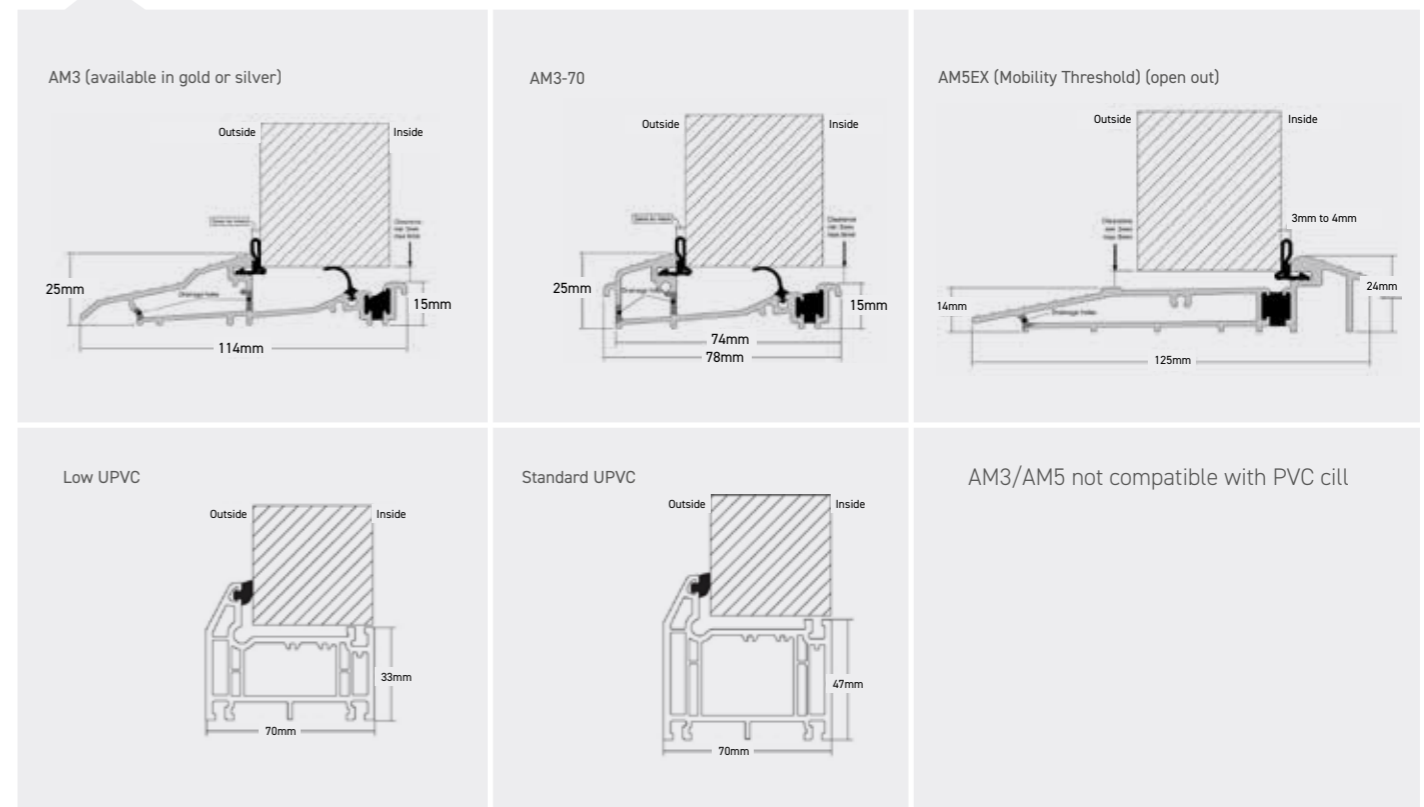

Thresholds

To allow for every circumstance we offer the largest range of door thresholds. The AM3 and AM5EX aluminium threshold are both Part 'M' compliant within the latest Building Regulations for easy access.