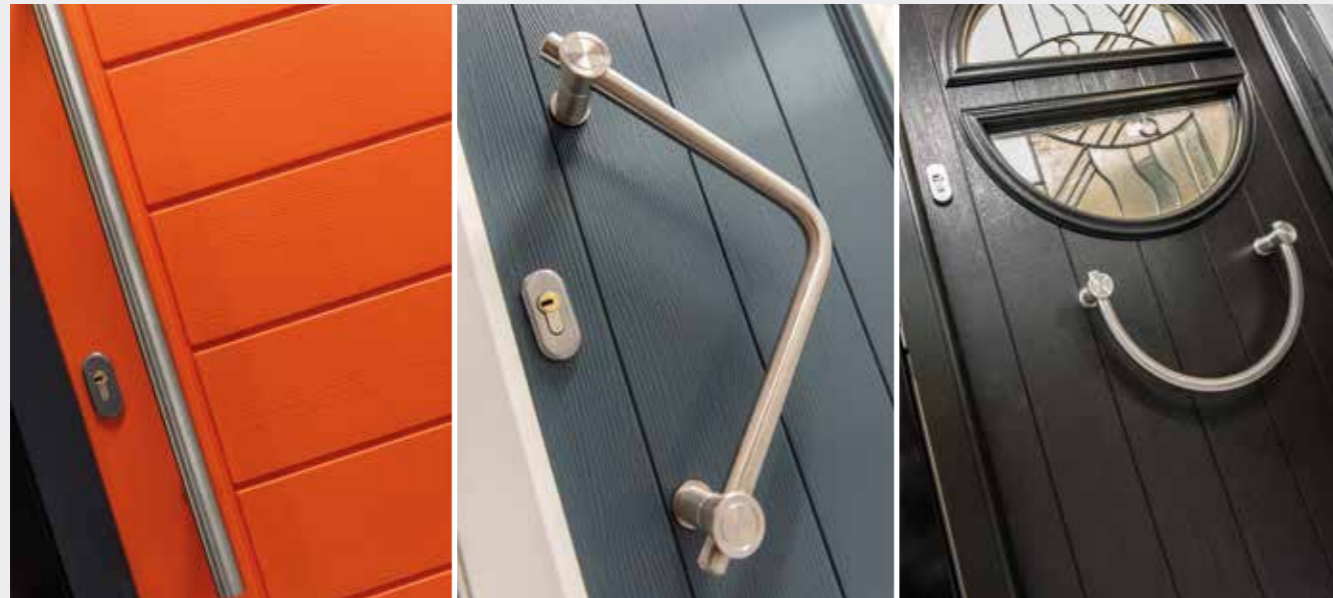

See the full range of glass options in our dedicated glass brochure at www.solidor.co.uk

Italia Accessories

Designer handle range for our key only operated and slam shut auto locks

ES3 800mm

ES24

ES23

Bar handles will be at least 110mm from the edge of the door slab.