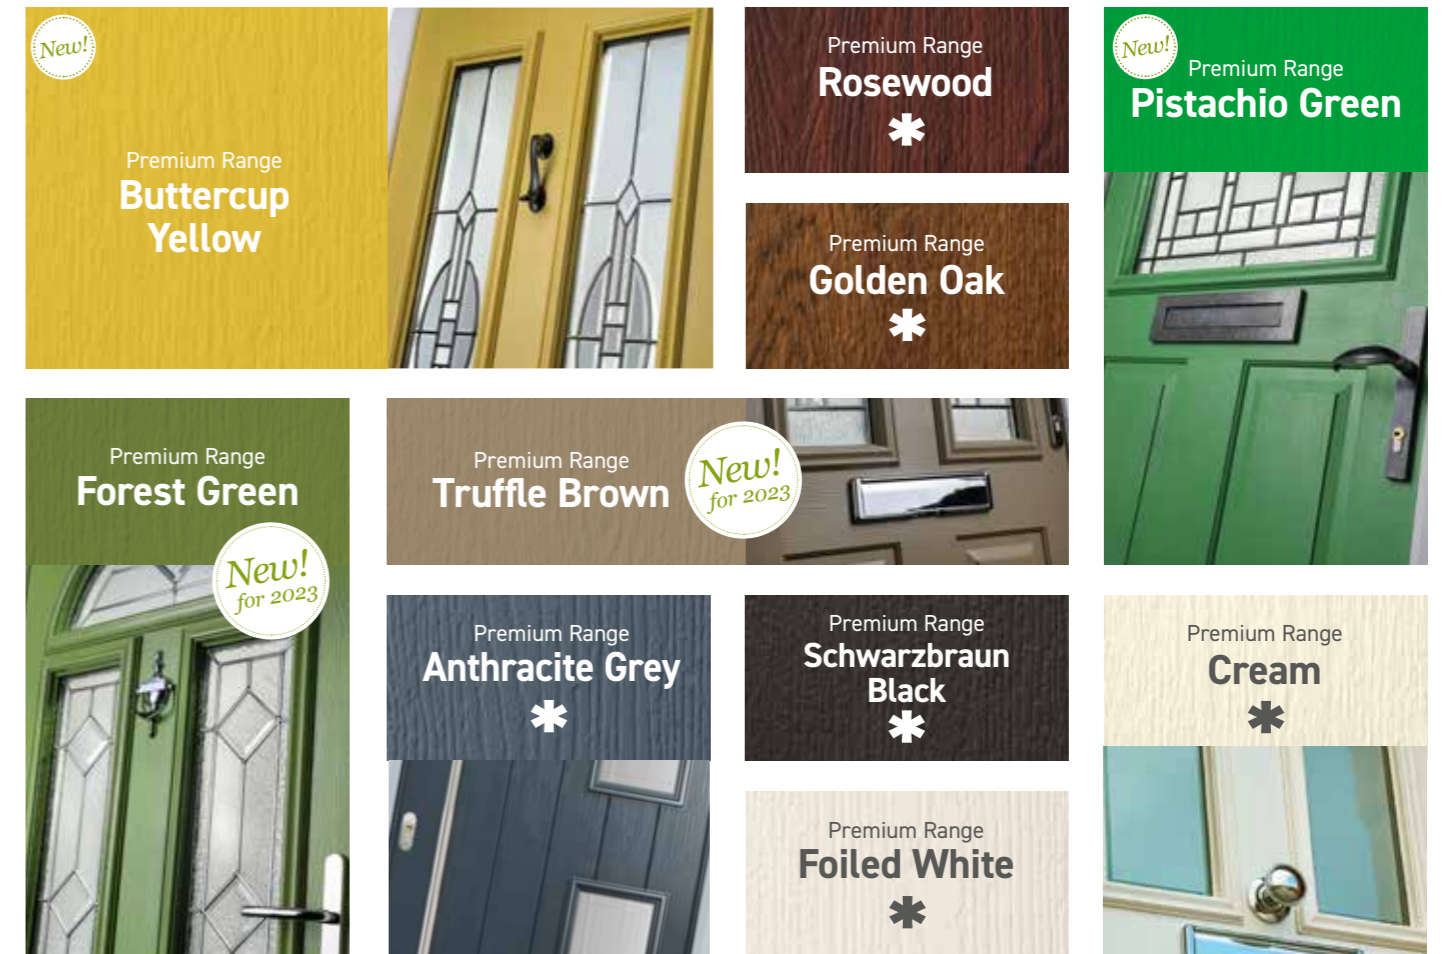

Luxury Range

RAL Colour Match for Solidor Door Skins

White - RAL 9016	Twilight Grey - Pantone 7544	Tangerine - RAL 2009
Painswick - RAL 7038	Truffle Brown - Bespoke Colour	Golden Oak - Foiled Material
Rosewood - Foiled Material	Green - RAL 6009	Pistachio - Bespoke Colour
Midnight Grey - RAL 2303010	Anthracite Grey - RAL 7016	French Grey - RAL 7001
Forest Green - Bespoke Colour	Foiled White - RAL 9010	Irish Oak - Foiled Material
Chartwell Green RAL 6021 (not a perfect match)	Buttercup - Bespoke Colour	Peacock Blue - BS381C103
Blue - RAL 5011	Duck Egg Blue British Standard Range 4800/5252 REF 20-C-33	Ruby Red - RAL 3003
Schwarzbraun - RAL 8022	Black - RAL 9005	
Cream - RAL 9001		

A Colourful Entrance

Bringing you the latest trends right to your door

Premium Range

* Available as a door and / or a frame option ▲ Available as frame option for white internal only

Standard Range

* Available as a door and / or a frame option