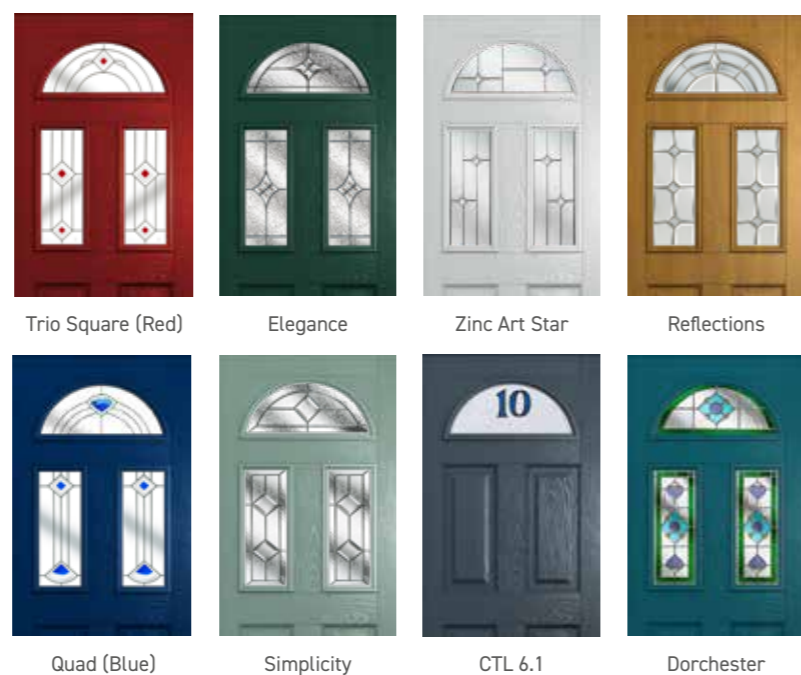

The Beeston makes a fantastic composite stable door.

Given the size of the glazed area, it's possible to create something particularly individual when combined with one of the major colours, or you can even specify an integral blind. Like all the doors in the Solidor range, there's the option of chrome, brushed, gold, black chrome, black and white door furniture. So go on, be bold in your design!