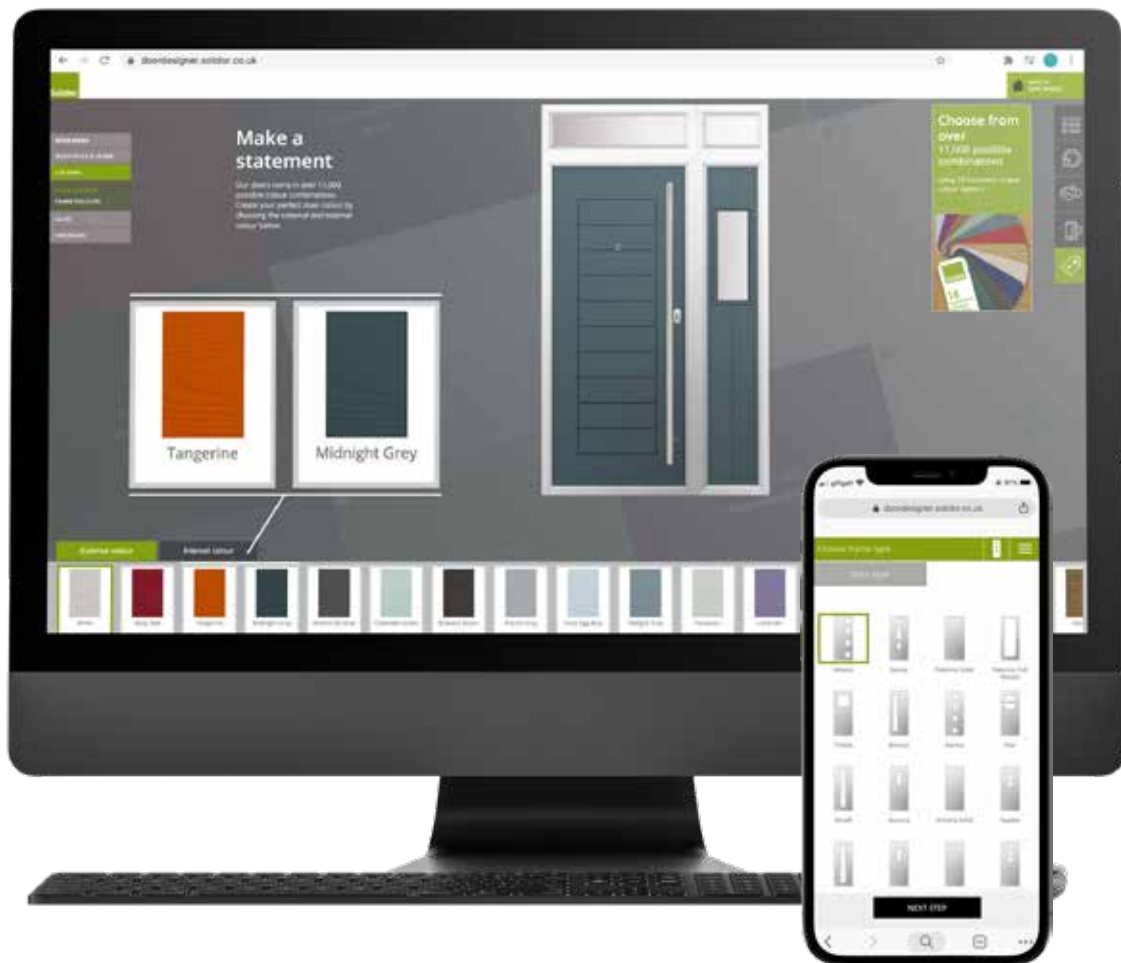

Solidor[®]
EXCLUSIVE

Artistic Glass

Inspired by classical artistic styles, such as art deco, minimalism, and the impressionist movement, The Modernist Range of glass is unique to Solidor.

Fairmont

Paramount

Wiltern

Gaumont

Tate

Fairmont

Paramount

Wiltern

Tate

Traditional Range Backing glass required

Open Blind
Clear glass only

Closed Blind

Available in white only

CTB 12.3
Clear bevels available

CTB 18.1

Star Clear

Star Black

Bullseye

Decorative Glass Backing glass not optional.

Design your dream door

Choose a door style and request a quotation from an approved installer.

To create your perfect Solidor go online

doordesigner.solidor.co.uk